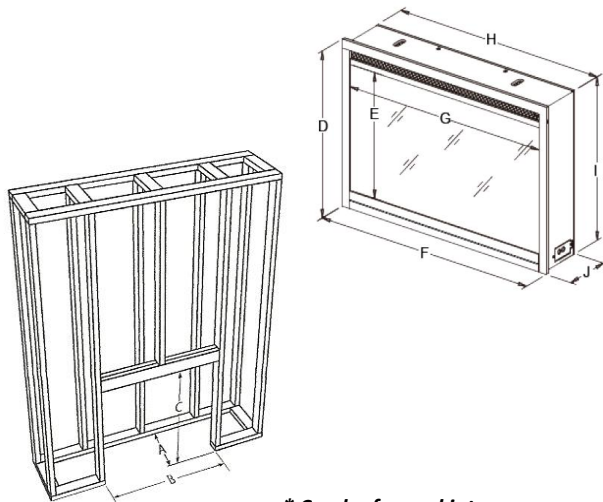

36 inch Builders Box - Traditional "Linear" GRT Series

DIMENSIONS	36 W x 24 H x 7 5/8 D
Model No: GRT - 110V 4400 BTU's	36EB110-GRT Fixed Tempered Glass Panel
Model No: GRT - 220V 8900 BTU's	36EB220-GRT Fixed Tempered Glass Panel
FLAME STYLE	Traditional
VIEWABLE AREA	33 1/2 W x 18 H

Standard Features

- Separate Models: 110v or 220v
- All LED Technology
- Includes Multi-Function Slim-Line Remote and a Wall Controller with Thermostat
- Traditional Log-Set with undulating Ember Bed
- Tempered Fixed Glass Panel
- Total Surround Flange - allows for flush mounting to drywall or other home finishes
- Integrated junction box for hardwire installations

OPERATING COSTS

- Flame only = Less than 1¢ per hr
- 4400 BTU's = 14.4¢ per hr
- 8900 BTU's = 28¢ per hr

*based on 10¢ per kWh

* Can be framed into a corner

FRAMING & PRODUCT DIMENSIONS

A = 8"	B = 35"	C = 23 7/8"	D = 24"	E = 18"
F = 36"	G = 33 1/2"	H = 34 3/4"	I = 23 5/8"	J = 7 7/8"